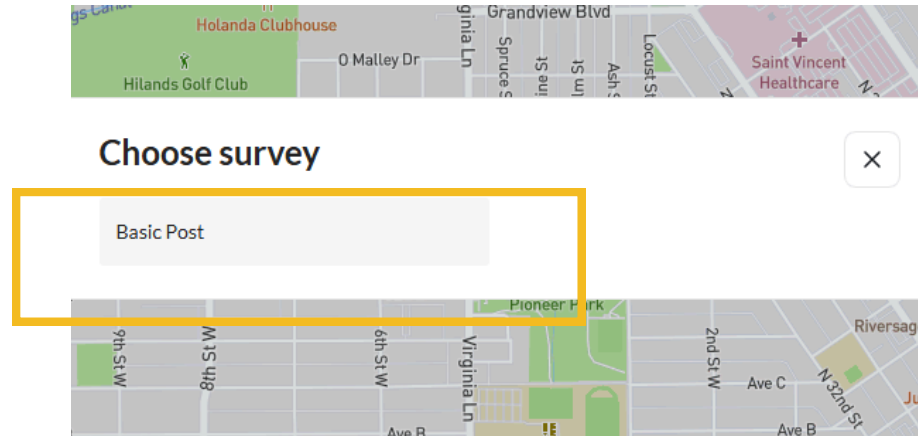

Public Art Mapping Using Ushahidi

Step 1: Click Add new post

Step 2: Choose survey- Basic Post

Step 3: From there type in the address of the piece of art you'd like to map

Step 4: Fill out the title, description, type of art and take/upload a pic