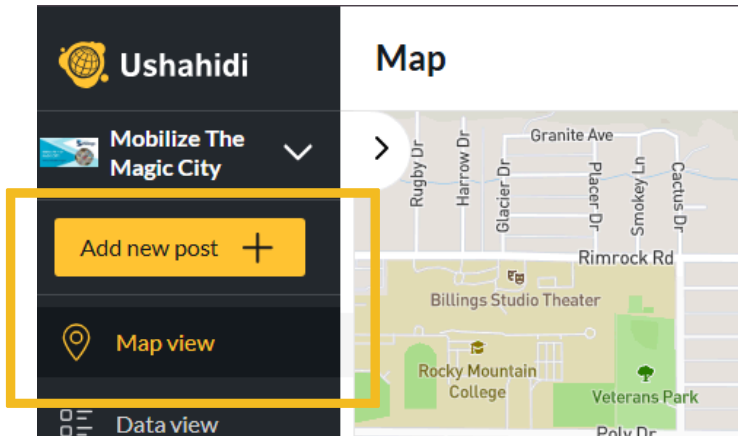

Public Art Mapping Using Ushahidi

Step 1: Click Add new post

Step 2: Choose survey- Basic Post

Step 3: From there type in the address of the piece of art you'd like to map

Step 4: Fill out the title, description, type of art and take/upload a pic